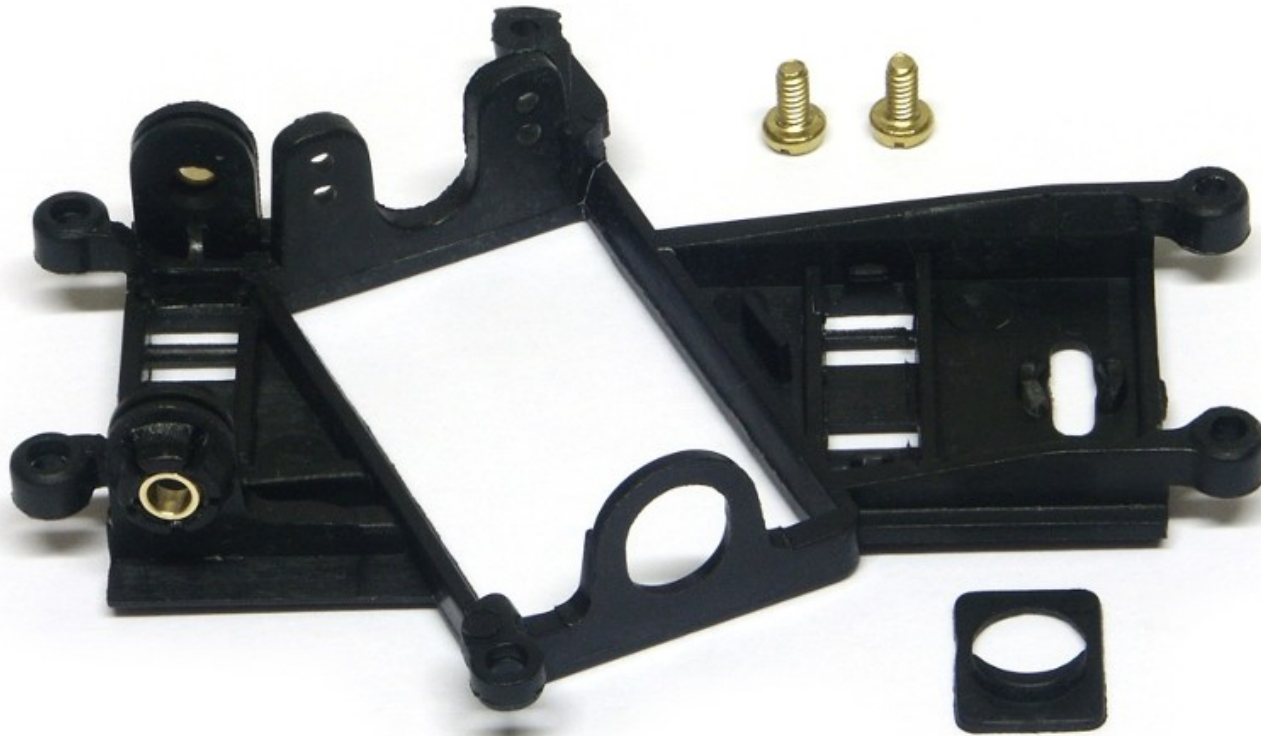

Product code: CH76

Description: Anglewinder LMP 0.0mm offset Boxer/Flat motor mount - EVO6

New product / replacement: New

- Softer material compared with the CH61 (nylon and 30% fiberglass).
- 6 screws.
- 3rd bushing location (central) eliminated.
- one more location for magnet (or for SP23 ballast) added under the axle.