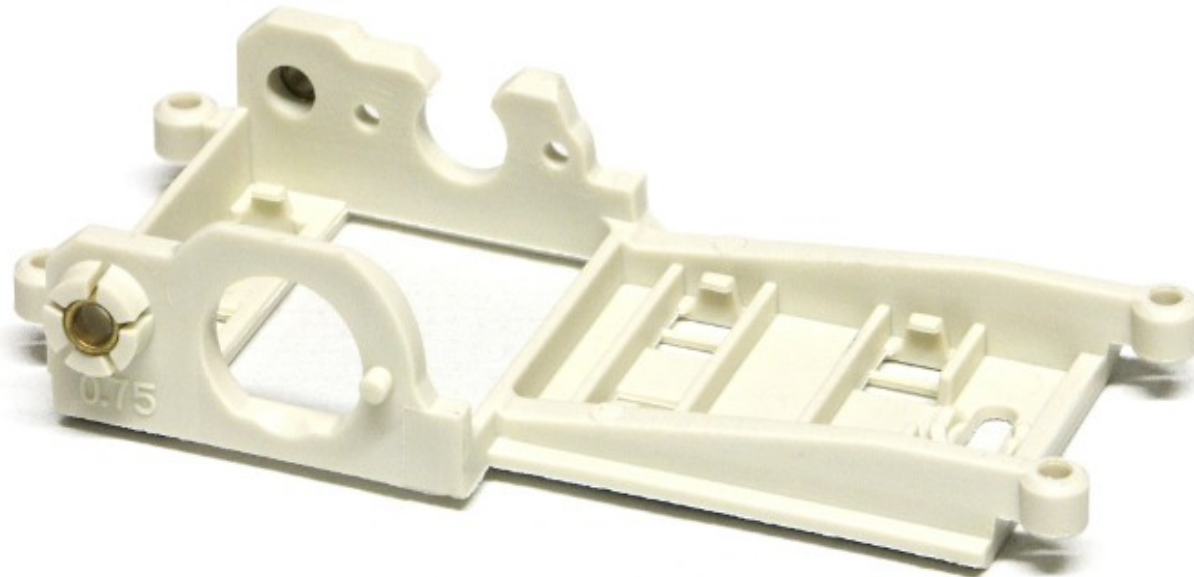

Product code: CH68

Description: Sidewinder motor mount - 0.75mm offset

New product / replacement: new

- New motor mount with 0.75 mm offset
- Color: ivory white
- New engine orientation for a better magnetic traction
- Compatible with EVO6 version