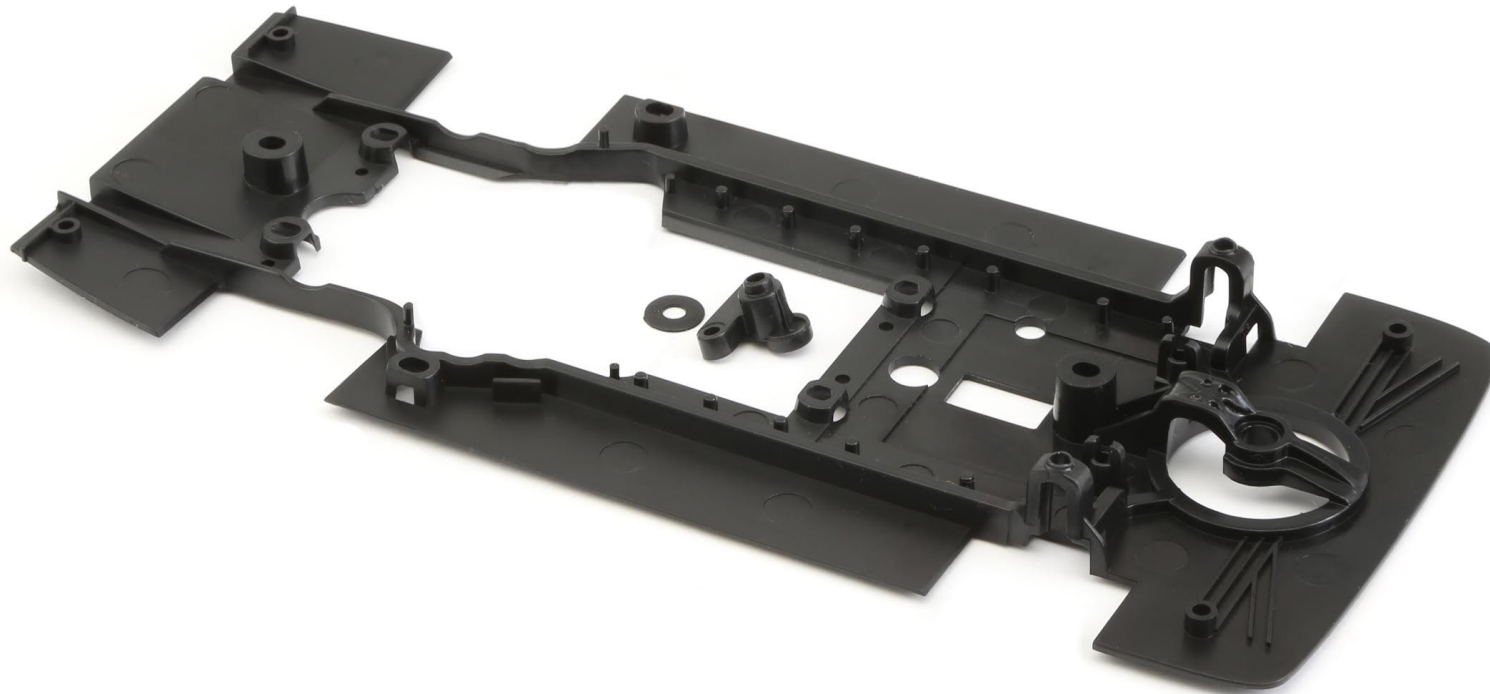

Product code: CS33t-60

Description: Audi R8LMP chassis AW compatible EVO6

New product

- Spare chassis for Audi R8LMP models.